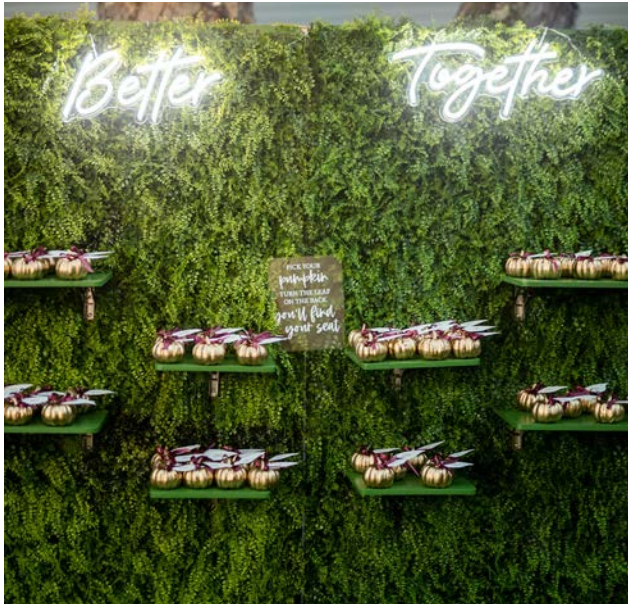

POUR OVERS

AN INTERACTIVE COCKTAIL EXPERIENCE

Impress your guests with our Infused Cocktail Pour Over Station. Watch as your cocktail is poured through a glass funnel filled with herbs, fruit, floral and spices for an aromatic and flavorful beverage experience.

WALLS & LARGE PROPS

BEVERAGE & CHAMPAGNE WALLS

STATION IDEAS

- Specialty Cocktail Display
- Apple Cider Station
- Hot Cocoa Station
- Milk & Cookies
- Champagne Wall

YOUR VISION

- Choice of Beverage
- Variety of Glassware Options
- Custom Signage

DRINK WALL

CHAMPAGNE WALL

GARDEN WALL

FEATURES

Customizable Sizing

Removable Shelves

Area for Custom Graphics

Variety of Uses: