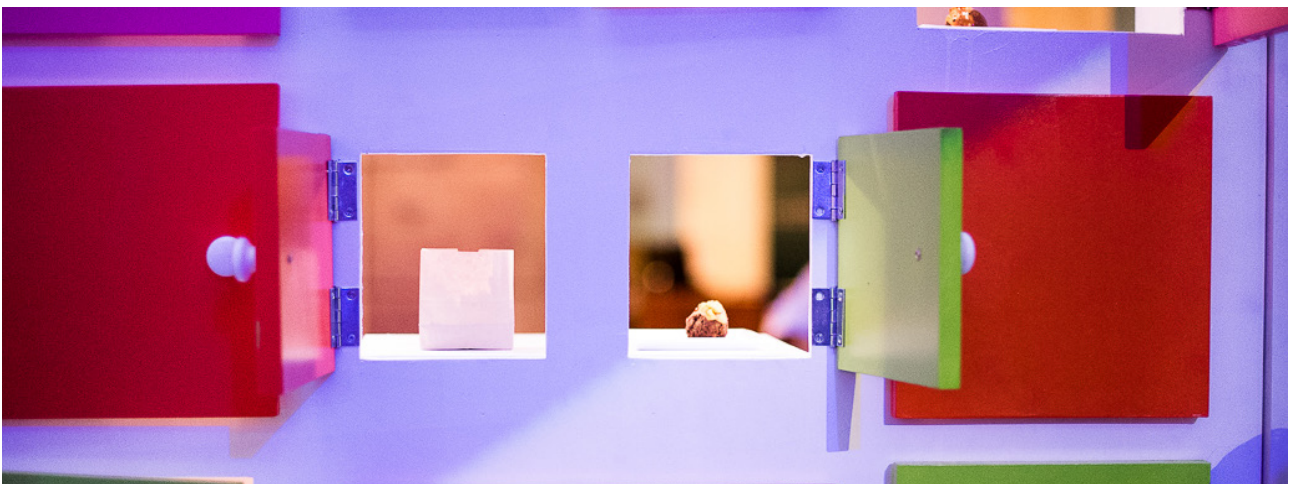

- Beverage Display

- Food Display

- Takeaways

CABINET WALLS

YOUR VISION

Area for Custom Graphics

Option to Illuminate

ASPEN SHELVES