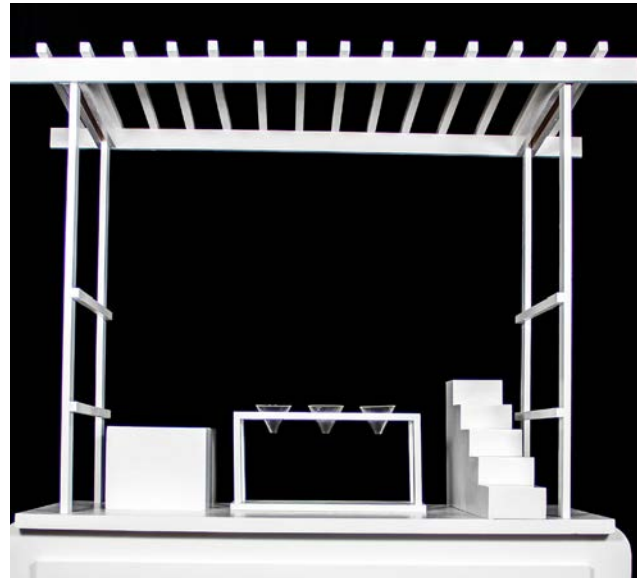

ADD-ON PIECES

YOUR VISION

Custom Signage / Artwork

Add-On Presentation Pieces

Option to Illuminate